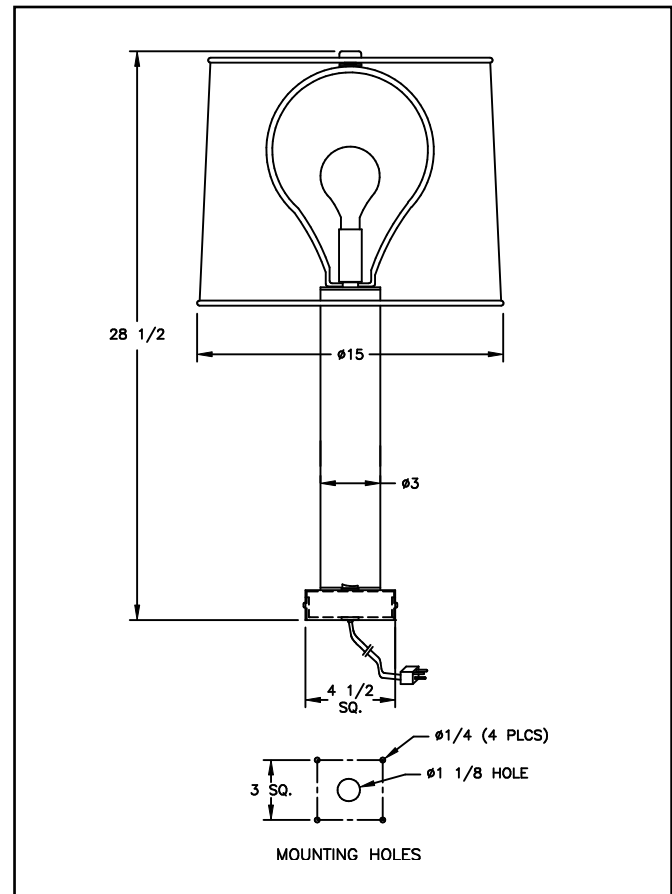

FEATURES

- ▼ Table lamp luminaire for use with a 150w A-21 medium base incandescent lamp.
- ▼ Robust steel base with a dark bronze oven-cured black polyester powder coat protective finish. The center column is marine brass with a clear protective finish.
- ▼ A 1/4" threaded pipe and lock nuts provide permanent table mounting.
- ▼ Decorative appearance with a polished marine brass center column.
- ▼ Cord and plug are provided as standard.
- ▼ Double pole switch provided as standard.
- ▼ 5 year warranty.

DIMENSIONS

INSIDE TYPE INCANDESCENT TABLE LAMP

LUMINAIRE TECHNICAL SPECIFICATIONS

CONSTRUCTION

A steel base with a dark bronze oven-cured black polyester powder coat protective finish. The marine brass center column is polished with a clear coat protective finish.

CORD

All luminaires are supplied with an 8 foot cord and a NEMA 5-15P plug.

LAMPHOLDER

A medium base lampholder is provided as standard.

MOUNTING

The luminaire is designed for table or desk mounting and is supplied with a 1/4" threaded pipe and lock nuts to allow the luminaire to be permanently mounted.

SWITCH

A double pole switch is provided as standard.

ORDERING REFERENCES

INCANDESCENT LAMP FIXTURE			
DESCRIPTION	LAMP SIZE	WEIGHT (lbs)	TYPE
Incandescent Table Lamp	150w max A-21	4.0	1017B

SPARE PARTS			
LAMP		SWITCH	
60w A-19 Incandescent	INX3526	Double Pole	INX3378
100w A-19 Incandescent	INX3528		
150w A-21 Incandescent	INX3543	SHADE	
LAMP HOLDERS		White	INX8146
Medium base	INX4009		