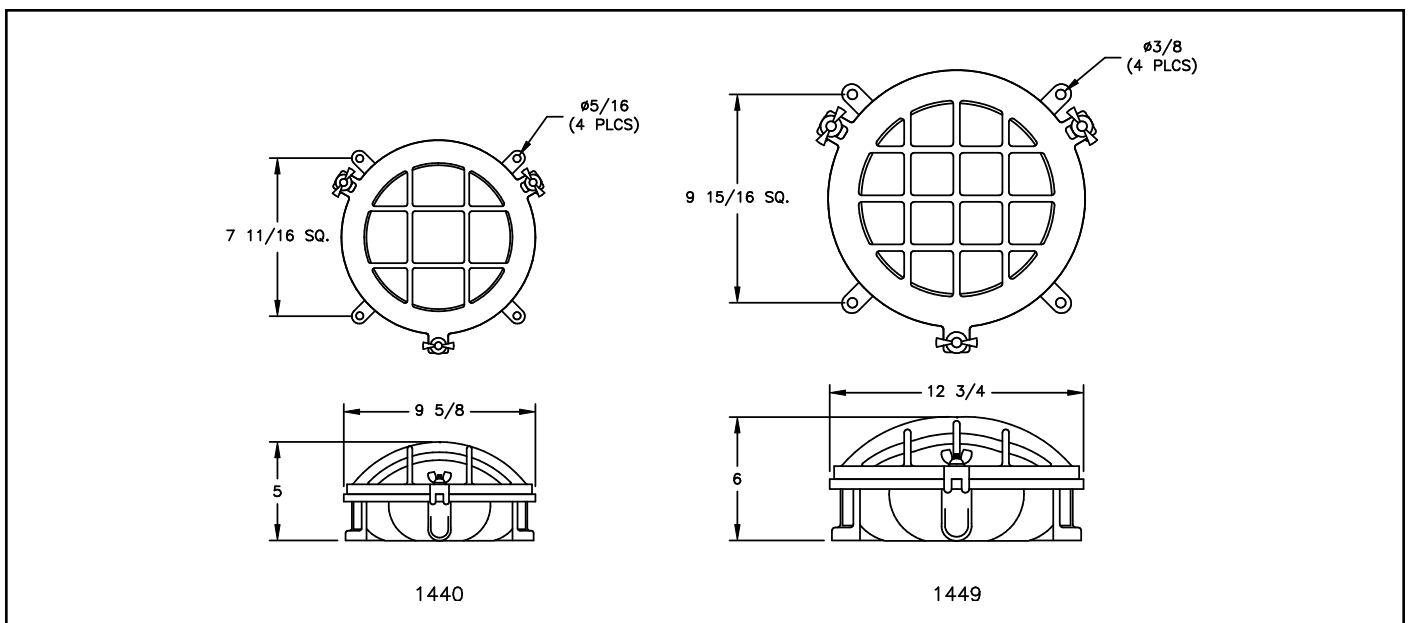

FEATURES

- ▼ Low profile heavy duty cargo hold or pit lights in 100-200w versions.
- ▼ North Sea luminaire designed for severe and arduous environments.
- ▼ Choice of corrosion resistant housings in rugged cast marine brass or copper free aluminum.
- ▼ Supplied with a cast marine brass or copper free aluminum protective hinged guard which prevents damage to lamps and globe.
- ▼ Supplied with clear globe as standard.
- ▼ 5 year warranty.

DIMENSIONS

Dimensions in inches

MARINE, OUTSIDE AND CORROSIVE ENVIRONMENTS WATERTIGHT PIT OR CARGO HOLD LUMINAIRE

LUMINAIRE TECHNICAL SPECIFICATIONS

HOUSING

Available in cast marine brass or copper free aluminum.