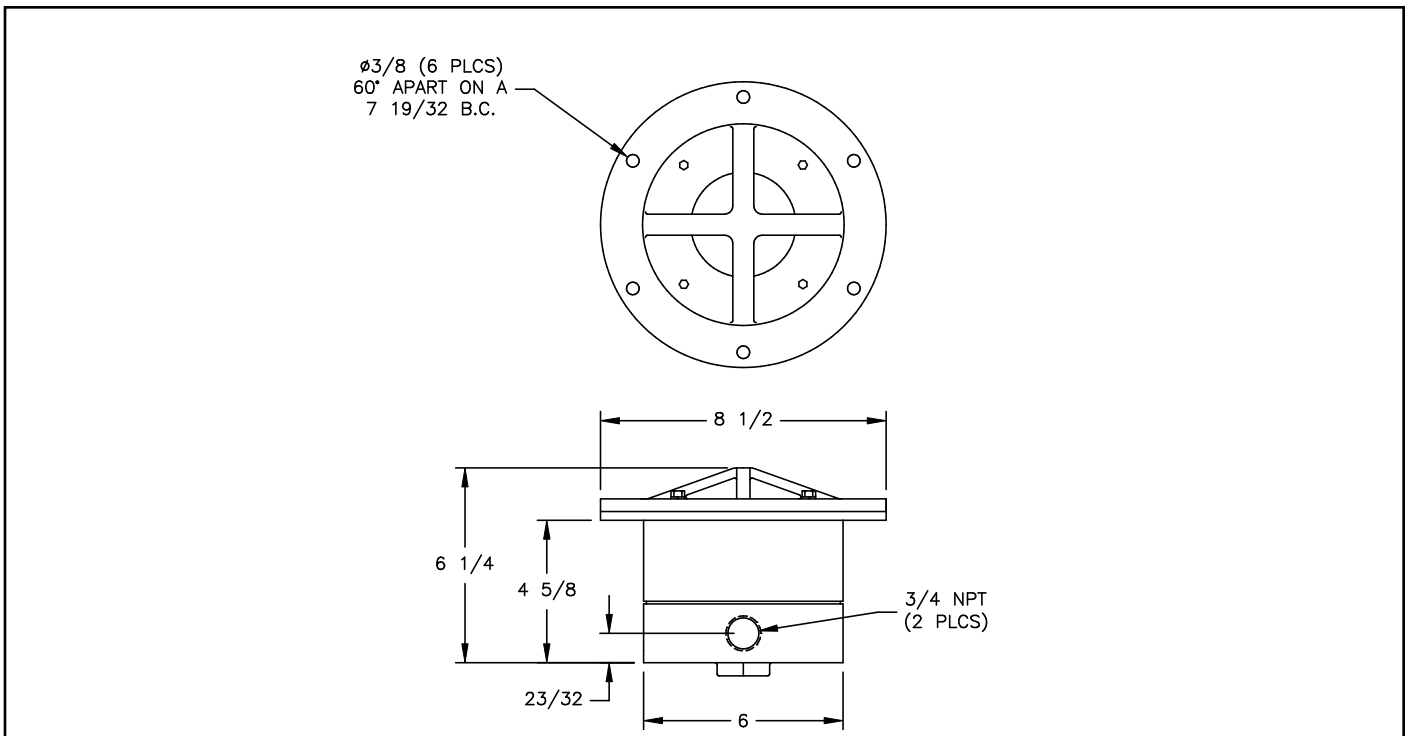

## FEATURES

- ▼ Corrosion resistant housing in rugged heavy cast marine brass.
- ▼ High impact heavy cast marine brass protective guard prevents damage to lens.
- ▼ Supplied with clear high impact lens as standard with a choice of colored lens in yellow, green, red and blue.
- ▼ Unique construction allows re-lamping or servicing from either above or below deck.
- ▼ Suitable for use with lamps up to 60w A-19 maximum.
- ▼ 5 year warranty.

## DIMENSIONS

Dimensions in inches

**LUMINAIRE TECHNICAL SPECIFICATIONS**

**HOUSING**

Available in heavy cast marine brass with a natural finish.

**GUARD**

Rugged heavy cast marine brass guard supplied as standard.

**OUTLETS**

All units are supplied drilled and tapped with two  $\frac{3}{4}$ " NPT outlets as standard. Other drilling and tapping options also available.

**GASKETS**

One piece silicone gasket provides a watertight seal between the lens and housing.