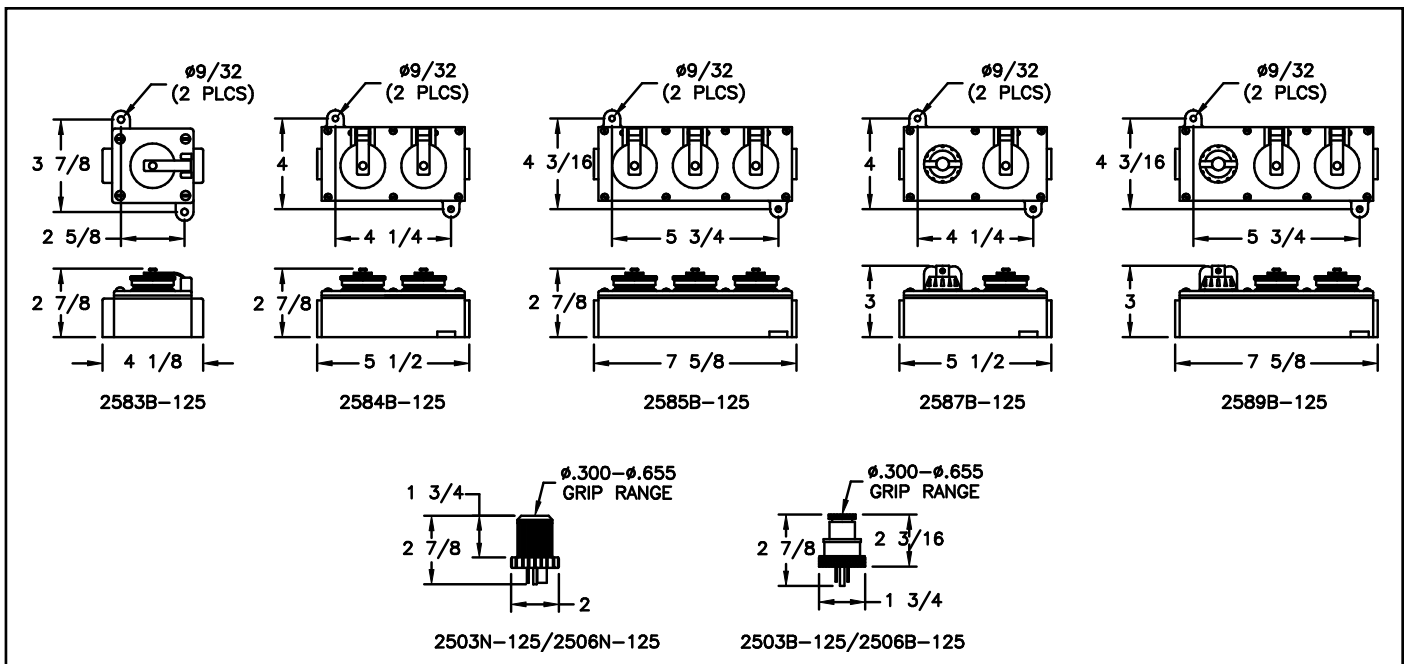

FEATURES

- ▼ Double pole rotary switches rated for operation on 20 Amp 240v AC max, supplied standard on select models.
- ▼ Choice of corrosion resistant enclosures in cast marine brass or copper free aluminum.
- ▼ Receptacles are supplied with 2P3W (U-Ground, Straight Blade type) 125v AC 15/20 Amp interior. 250v AC units are available as an option.
- ▼ Receptacles will accept 15 or 20 Amp plugs.
- ▼ 5 year warranty.

OPTIONS

To obtain a luminaire with one of the following options listed below add the following suffix:

- ▼ 250v AC -250 (Replace -125 suffix)

DIMENSIONS

Dimensions in inches

TECHNICAL SPECIFICATIONS

HOUSING

ORDERING REFERENCES

MARINE WATERTIGHT SWITCHES AND RECEPTACLES FOR SURFACE MOUNT					
DESCRIPTION	AMP	MARINE BRASS TYPE (B)	MARINE BRASS WEIGHT (lbs)	ALUMINUM TYPE (A)	ALUMINUM WEIGHT (lbs)
One Receptacle	20	2583B-125	3.0	2583A-125	1.0
Two Receptacles	20	2584B-125	4.0	2584A-125	1.5
Three Receptacles	20	2585B-125	7.0	2585A-125	2.5
One Receptacle with Double Pole Switch	20	2587B-125	4.0	2587A-125	1.5
Two Receptacles with Double Pole Switch	20	2589B-125	6.0	2589A-125	2.1
Metal Plug	15	2503B-125	0.8	2503A-125	0.8
	20	2506B-125	0.8	2506A-125	0.8
Nylon Plug	15	2503N-125	0.5	2503N-125	0.5
	20	2506N-125	0.5	2506N-125	0.5