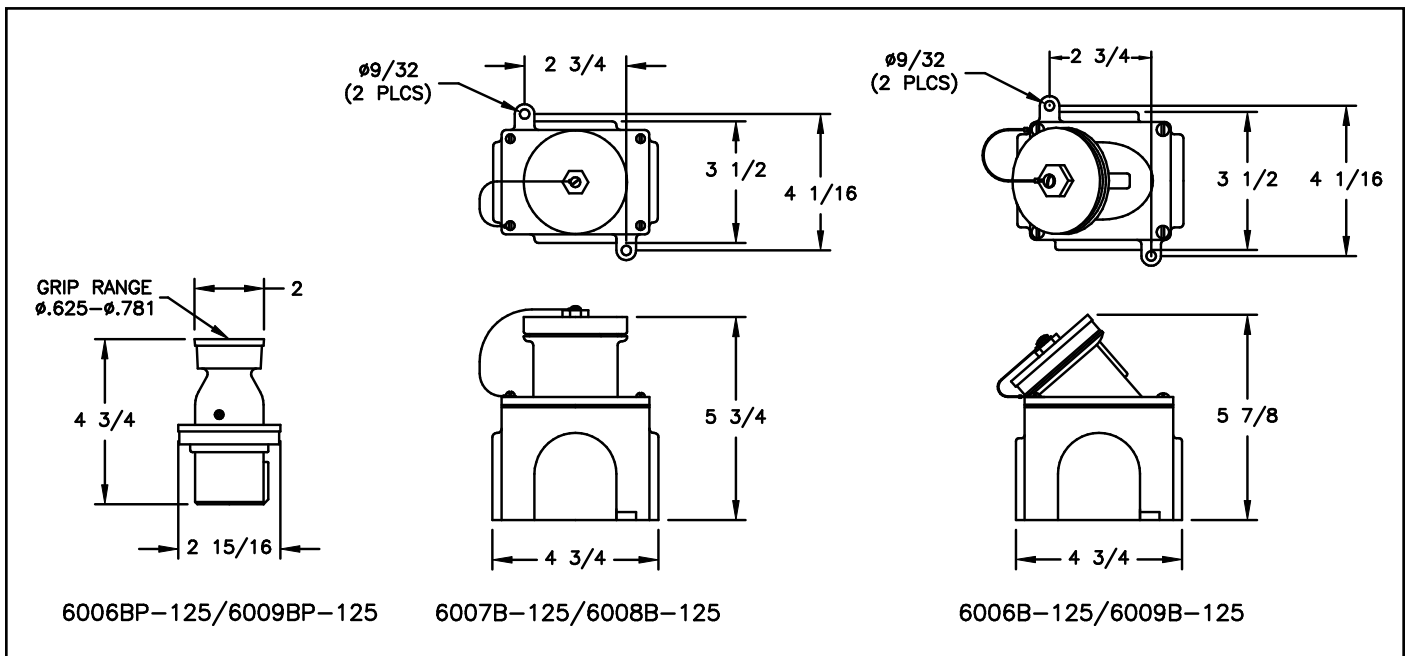

## DIMENSIONS

Dimensions in inches

**MARINE, OUTSIDE AND CORROSIVE ENVIRONMENTS  
WATERTIGHT 30 AMP RECEPTACLES AND PLUGS**

**TECHNICAL SPECIFICATIONS**

**HOUSING**

Heavy cast marine brass or copper free aluminum with a natural finish.