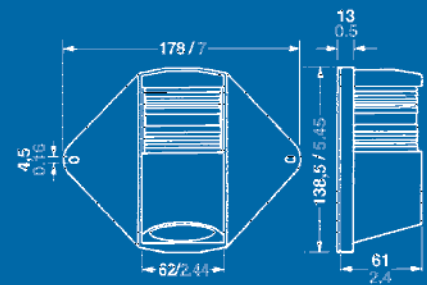

Protection

IP 45

Electric

2 / 3 wire

1

mm/inch

2

mm/inch

3

mm/inch

Bulb included								
Description	Vessels	Wattage	Visibility	Housing color	12 V 10 W	Housing color	24 V 10 W	
1    	starboard	< 12 m	10 W	1 nm	black	white	25200	
	port	< 12 m	10 W	1 nm	black	white	25300	
	bicolor	< 12 m	10 W	1 nm	black	white	25100	
	masthead	< 12 m	10 W	2 nm	black	white	25400	
2   	all-round white	< 50 m	10 W	2 nm	black	white	25000	
	all-round red	< 50 m	10 W	2 nm	black		25004	
	all-round green	< 50 m	10 W	2 nm	black		25002	
3  	masthead	< 12 m	10 W	2 nm	black		25404	
	foredeck comb.		20 W					