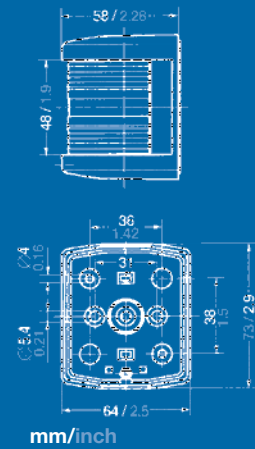

Protection

IP 45

Electric

2 / 3 wire

1

mm/inch

2

mm/inch

3

mm/inch

Bulb included								
Description	Vessels	Wattage	Visibility	Housing color	12 V 10 W	Housing color	24 V 10 W	
1    	starboard	< 12 m	10 W	1 nm	black	white	25200	
	port	< 12 m	10 W	1 nm	black	white	25300	
	bicolor	< 12 m	10 W	1 nm	black	white	25100	
	masthead	< 12 m	10 W	2 nm	black	white	25400	
2   	all-round white	< 50 m	10 W	2 nm	black	white	25000	
	all-round red	< 50 m	10 W	2 nm	black		25004	
	all-round green	< 50 m	10 W	2 nm	black		25002	
3  	masthead	< 12 m	10 W	2 nm	black		25404	
	foredeck comb.		20 W					