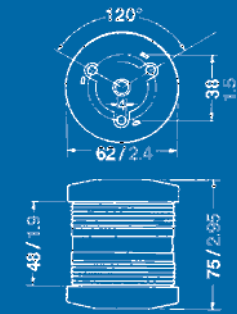

Protection

IP 45

Electric

2 / 3 wire

1

mm/inch

2

mm/inch

3

mm/inch

Bulb included								
Description	Vessels	Wattage	Visibility	Housing color	12 V 10 W	Housing color	24 V 10 W	
1    	starboard	< 12 m	10 W	1 nm	black	white	25200	
	port	< 12 m	10 W	1 nm	black	white	25300	
	bicolor	< 12 m	10 W	1 nm	black	white	25100	
	masthead	< 12 m	10 W	2 nm	black	white	25400	
2   	all-round white	< 50 m	10 W	2 nm	black	white	25000	
	all-round red	< 50 m	10 W	2 nm	black		25004	
	all-round green	< 50 m	10 W	2 nm	black		25002	
3  	masthead	< 12 m	10 W	2 nm	black		25404	
	foredeck comb.		20 W					