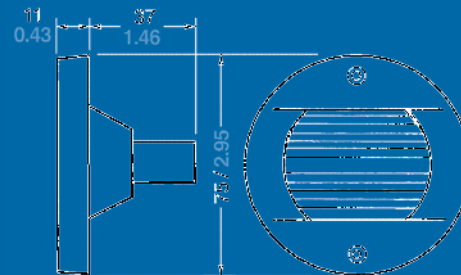

Housing
 Plastic, 102 x 27 x 27 mm / 4 x 1.06 x 1.06"

Electric
 0.8 Amp.

Diffuser
 Plastic

mm/inch

Bulb included		
Description	Housing color	12 V, 10 W
Courtesy-Light	stainless	24505

ARUBA
Courtesy light for diverse applications