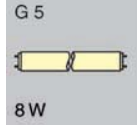

mm/inch

12 V
24 V