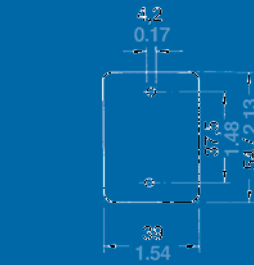

mm/inch

12 V
24 V

BA 9s
24 V, 5 W

BA HALOGEN
9s
12 V, 5 W

TORONTO - Reading and chart table light

Housing

Plastic black, shock resistant, non-corrosive, non-magnetic, seawater resistant.

Electric

on/off switch, dimmer control for chart reading.
2 wire

Mounting

Pig tail version to slip into one of two brackets fixed to bulkhead by means of 4 screws each.

Diffuser

Polycarbonate

Bulb included	1	2
12 V Halogen, 5 W	3132002	15404
24 V, 5 W	3132003	3132013

Spare Parts Ersatzteile Pièces de rechange