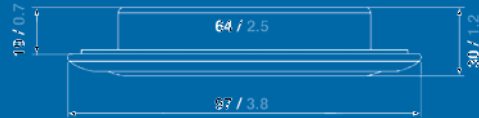

mm/inch

Bulb included				
	Description	Housing color	Halogen 12 V 20 W	LED 12 V 10 W
1	Paris	brass	15021	
	Paris	chrome	15020	
2	Paris small LED	chrome		15120
	Paris small LED	brass		15121