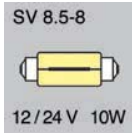

COMO -
Maritime surface light with
festoon bulb

Housing
Brass / stainless steel / stainless steel painted white.

Electric
on/off switch, Electric Incl. 100 mm / 3.94" lead.

Diffuser
Polycarbonate, seawater resistant.