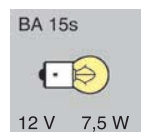

Housing
 Plastic, 102 x 27 x 27 mm / 4 x 1.06 x 1.06"

Electric
 0.8 Amp.

Diffuser
 Plastic

mm/inch

Bulb included		
Description	Housing color	12 V, 10 W
Courtesy-Light	stainless	24505

ARUBA
Courtesy light for diverse applications