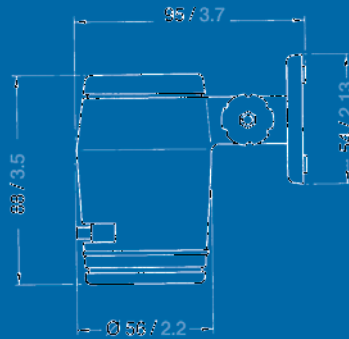

mm/inch

12 V
24 V

BA 9s
24 V, 5 W

BA HALOGEN
9s
12 V, 5 W

TORONTO - Reading and chart table light

Housing

Plastic black, shock resistant, non-corrosive, non-magnetic, seawater resistant.

Electric

on/off switch, dimmer control for chart reading.
2 wire

Mounting

Pig tail version to slip into one of two brackets fixed to bulkhead by means of 4 screws each.

Diffuser

Polycarbonate

Bulb included	1	2
12 V Halogen, 5 W	3132002	15404
24 V, 5 W	3132003	3132013

Spare Parts Ersatzteile Pièces de rechange