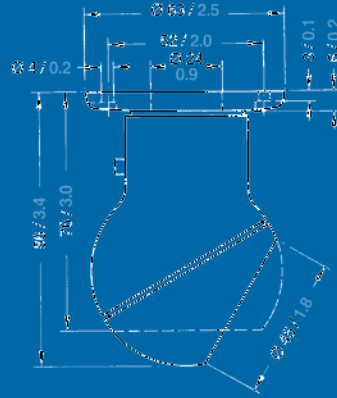

**PORTOFINO -
Berth/Reading Light
for atmosphere and
functionality on board**

Housing
Plastic

Electric
on/off switch

Diffuser
Polycarbonate

mm/inch

Bulb included

Description	Housing color	5 W
1 Portofino	black	15064
2 Portofino	white	15061

Spareparts/ * Extras

	1	2
		83140001
12 V / 5 W Halogen		90282
24 V / 5 W		*90247
*Extras not included