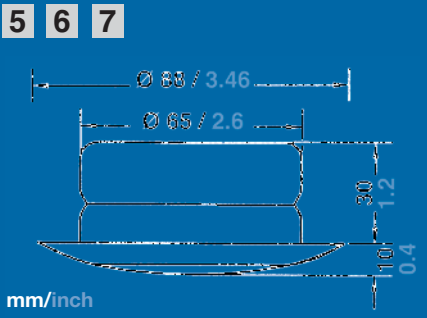

Housing
 Metal

Electric
 Incl. 100 mm / 3.94" lead

Diffuser
 Plastic with or without stainless steel ring (3)
 (4), different style, seawater resistant.

Protection
 IP 56

1 2 3 4

mm/inch

Bulb included
*Bulb not included