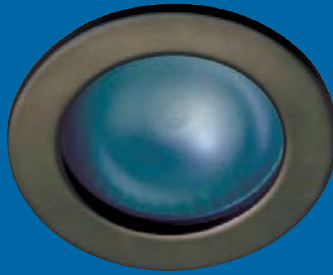

12 V

G 4 HALOGEN

20 W

1