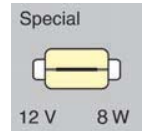

Plastic

Bulb included

Description	Housing color	12 V, 0.8 A
Courtesy-Light	white	16300
Courtesy-Light	red	16320

Bulb included		
Description	Housing color	12 V, 0.8 A
Courtesy-Light	white	16210

BIMINI
Courtesy lights for diverse applications