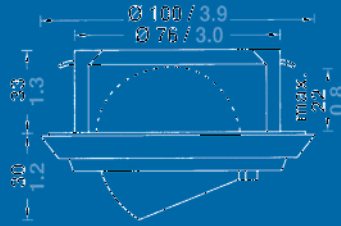

12 V

mm/inch

**PALMA -
Halogen downlights for
recessed mounting**

Housing
Plastic, heat resistant, non-magnetic.

Electric
on/off switch

Diffuser
Plastic

Bulb included

Description	Housing color	12 V
1 Palma	white	3141011
Palma	brown	3141111
Palma	black	3141211
Palma	chrome	3141311
Palma	brass	3141411

Spareparts/ * Extras

Halogen incl. BA 9s	1	
1 0		90200571
5 W		90282