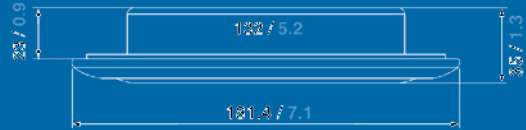

**PARIS -
Halogen and LED recessed
downlight**

Housing
Plastic

Protection
IP 65

Light Cover
Stainless steel and glass diffuser.

1

mm/inch

2