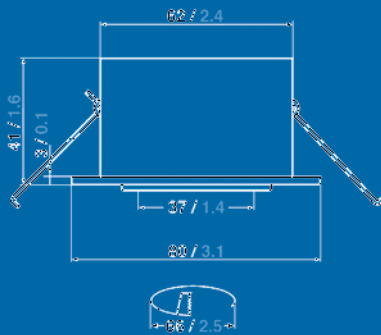

2

mm/inch

Bulb included			
	Description	Housing color	12 V 20 W
1	Arras fixed	white	15019
	Arras fixed	brass	15017
	Arras fixed	chrome mat	15015
	Arras fixed	brass mat	3154517
	Arras fixed	chrome	15013
2	Arras swivel	white	15018
	Arras swivel	brass	15016
	Arras swivel	chrome mat	15014
	Arras swivel	brass mat	3154507
	Arras swivel	chrome	15012