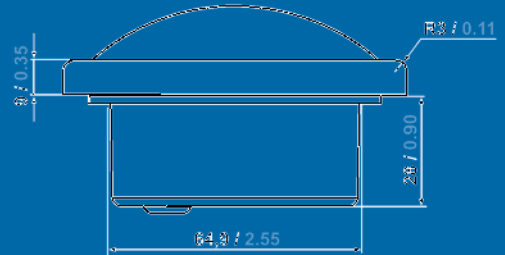

mm/inch

Bulb included		
Description	Housing color	12 V 10 W
Toulouse WL	chrome plated	15022
Toulouse WL	brass	15024
Toulouse WL	white	15026