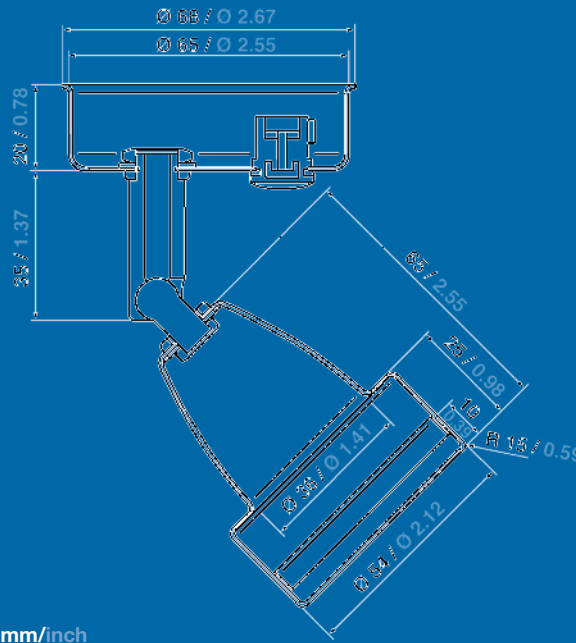

12 V

CE

MR16 HALOGEN
20 W

LED

**BREST -
Berth/Reading Light with Halogen
or LED**

Housing
Metal

Electric
on/off switch
Bulb socket accepts MR16 LED or MR16
halogen 12 V/20W.

mm/inch