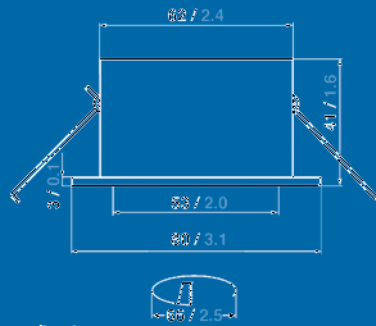

Housing

Metal, available in chrome, brass and white finish.