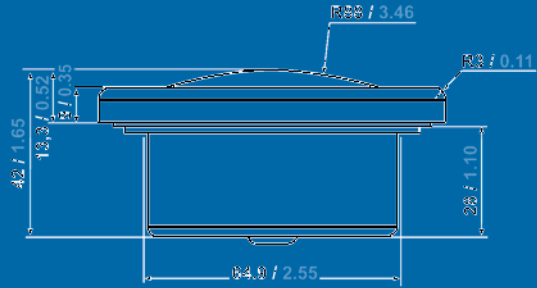

**TOULOUSE -
Halogen recessed down light
and wall light**

Housing
Plastic

Protection
IP 65

Diffuser
Plastic

1

mm/inch

Bulb included		
Description	Housing color	12 V 10 W
Toulouse DL	chrome plated	15023
Toulouse DL	brass	15025
Toulouse DL	white	15027

2