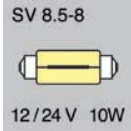

ATLANTA -
Maritime light applications in
recessed mounting
Versions for Halogen or Festoon Bulbs

Housing
Metal

Electric
Incl. 100 mm / 3.94" lead

Diffuser
Plastic with or without stainless steel ring (3)
(4), different style, seawater resistant.

Protection
IP 56