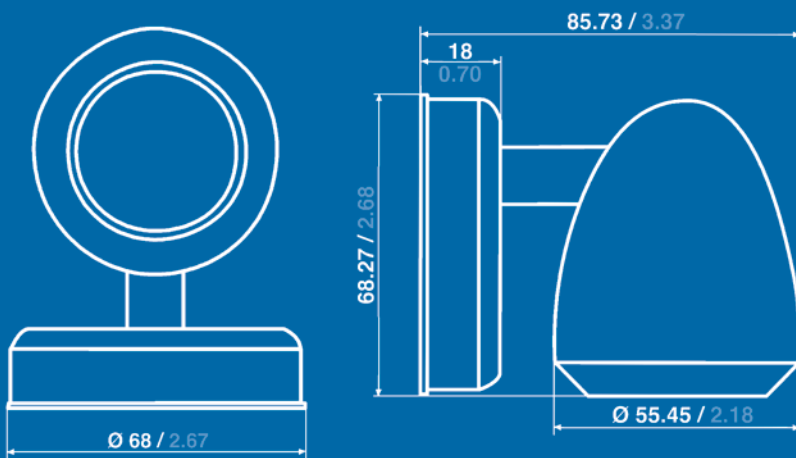

mm/inch

Bulb included			
	Description	Housing color	12 V 10 W
1	Lyon	chrome	15029
2	Lyon	brass	15030
3	Lyon	white	15031