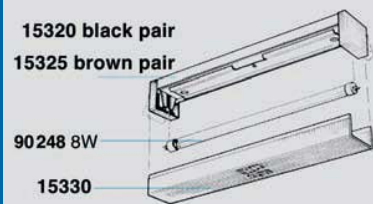

Spare Parts