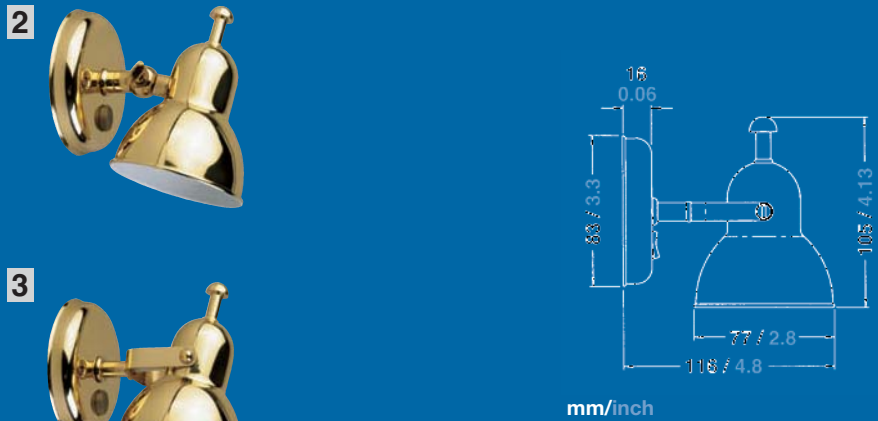

$\frac{12\text{ V}}{24\text{ V}}$		BA 15d 25 W

**RIMINI -
Traditional maritime look in
brass or chrome**

Housing
metal, brass or chrome.

Electric
on/off switch

Bulb not included				
Description	Housing color	1	2	3
		12 V 24 V	12 V 24 V	12 V 24 V
Rimini	brass	15041	15042	15040
Rimini	chrome	15044	15045	15043

Spareparts/ * Extras		
	12 V	24 V
	90049	90052