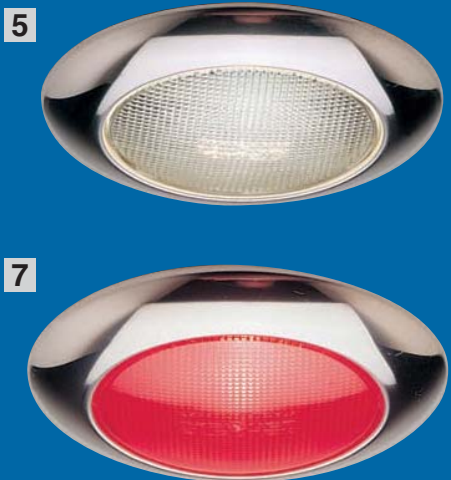

Bulb included
*Bulb not included

Description	Housing color	Bulb	1	2	3	4	5	6	7
			10 W	10 W	10 W	10 W	10 W	10 W	10 W
Atlanta	stainless steel	G4 Halogen 12 V	3107110	3107114			3107150	3107160	3107170
Atlanta	stainless steel	12 / 24 V SV 8.5-8	3107012*	3107010			15114*	3107060	3107070*
Atlanta	white	12 / 24 V SV 8.5-8			3107001*				
Atlanta	red	12 / 24 V SV 8.5-8				3107020*			

Spareparts/ * Extras

		1	2	3	4	5	6	7
	12 V	90437	90437			90437	90437	90437
	12 V	90177	90177	90177	90177	90177	90177	90177
	24 V	90191	90191	90191	90191	90191	90191	90191
		83107012	83107008	83107003	83107009	83107018	83107017	83107019