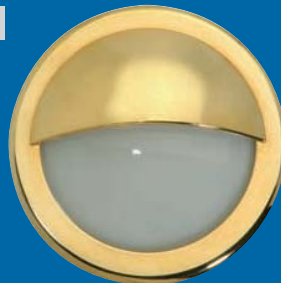

mm/inch

Bulb included		
Description	Housing color	12 V 10 W
Toulouse WL	chrome plated	15022
Toulouse WL	brass	15024
Toulouse WL	white	15026