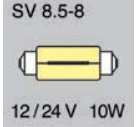

**VALENCIA -
Maritime surface light for
festoon bulbs**

Housing
Plastic

Electric
on/off switch

Diffuser
Polycarbonate, seawater resistant.

Bulb included		1	2	3
Description	Housing color	2 x 10 W	10 W	10 W
Surface Downlight $\varnothing 140$ mm / 5.5"	brass	3119040		
Surface Downlight $\varnothing 100$ mm / 3.94"	brass		3120040	
Surface Downlight $\varnothing 100$ mm / 3.94"	red			3120210

Spareparts/ * Extras		1	2	3
		2 x 10 W	10 W	10 W
	12 V		90177	
	24 V		90191	
		23119005	23120005	23120006
			90200402