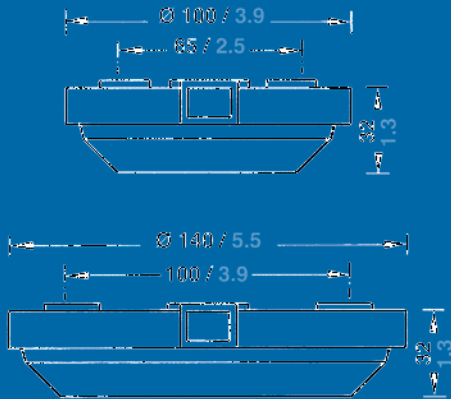

mm/inch

12 V
24 V

**VALENCIA -
Maritime surface light for
festoon bulbs**

Housing
Plastic

Electric
on/off switch

Diffuser
Polycarbonate, seawater resistant.

Bulb included		1	2	3
Description	Housing color	2 x 10 W	10 W	10 W
Surface Downlight $\varnothing 140$ mm / 5.5"	brass	3119040		
Surface Downlight $\varnothing 100$ mm / 3.94"	brass		3120040	
Surface Downlight $\varnothing 100$ mm / 3.94"	red			3120210

Spareparts/ * Extras		1	2	3
		2 x 10 W	10 W	10 W
	12 V		90177	
	24 V		90191	
		23119005	23120005	23120006
			90200402