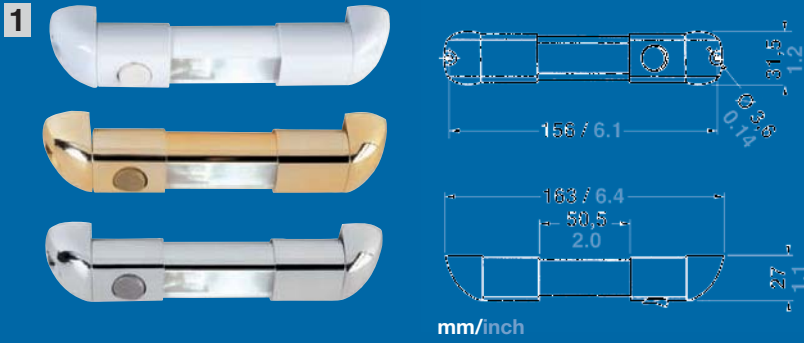

Bulb included		1	2	3
Description	Housing color	12 V 10 W	12 V 10 W (white) + 10 W (red)	12 V 2 x 10 W
Adjustable Surface Downlight	white	15046	3146030	15047
Adjustable Surface Downlight	gold plated	15048		15049
Adjustable Surface Downlight	chrome plated	15050		15051
Spareparts/ * Extras		1	2	3
		12 V	12 V	12 V
		90437	90437	90437

12 V

G4 HALOGEN
10 W

**CALVI -
Halogen interior light,
easy to mount and adjustable**

Housing
Plastic, shock resistant.

Electric
on/off switch, incl. 100 mm / 3.94" cable.

Diffuser
Glass