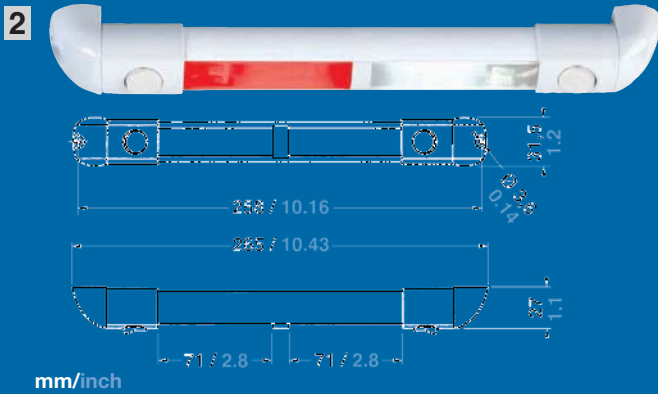

Bulb included		1	2	3
Description	Housing color	12 V 10 W	12 V 10 W (white) + 10 W (red)	12 V 2 x 10 W
Adjustable Surface Downlight	white	15046	3146030	15047
Adjustable Surface Downlight	gold plated	15048		15049
Adjustable Surface Downlight	chrome plated	15050		15051
Spareparts/ * Extras		1	2	3
		12 V	12 V	12 V
		90437	90437	90437

12 V

G4 HALOGEN
10 W

**CALVI -
Halogen interior light,
easy to mount and adjustable**

Housing
Plastic, shock resistant.

Electric
on/off switch, incl. 100 mm / 3.94" cable.

Diffuser
Glass