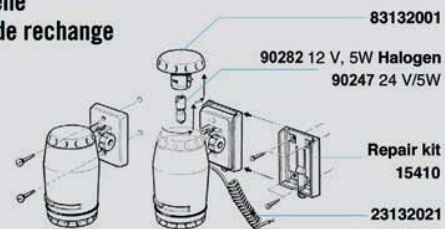

Mounting

Pig tail version to slip into one of two brackets fixed to bulkhead by means of 4 screws each.

Diffuser

Polycarbonate

Bulb included	1	2
12 V Halogen, 5 W	3132002	15404
24 V, 5 W	3132003	3132013

Spare Parts Ersatzteile Pièces de rechange