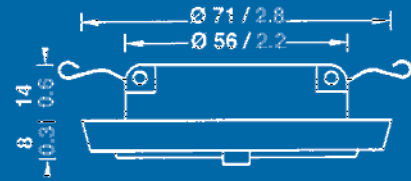

12 V

G4 HALOGEN

5W

MONTE CARLO -
Halogen downlights for
recessed and surface mounting

Housing

Plastic, heat resistant, non-magnetic.

Electric

on/off switch

Diffuser

Plastic

1