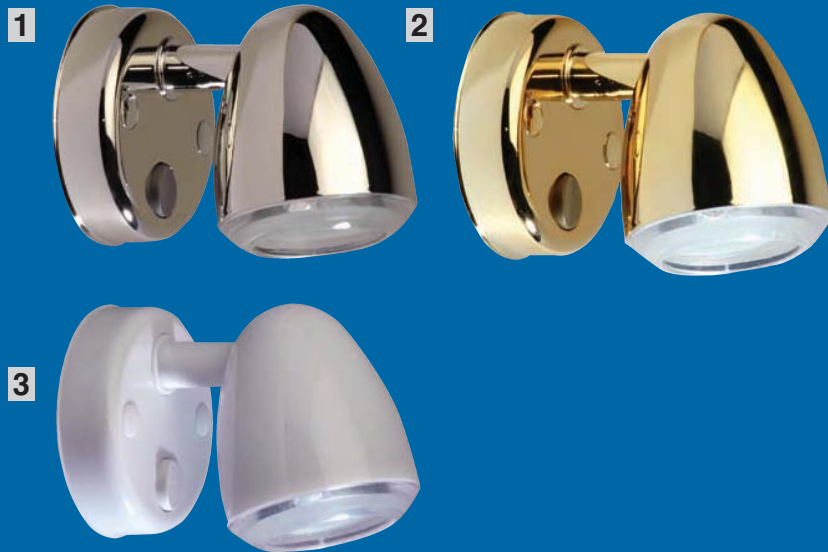

12 V

CE

MR16 HALOGEN
20 W

LED

**BREST -
Berth/Reading Light with Halogen
or LED**

Housing
Metal

Electric
on/off switch
Bulb socket accepts MR16 LED or MR16
halogen 12 V/20W.

mm/inch

Bulb included			
Description	Housing color	Halogen 12 V	LED 12 V
1 Brest	chrome	15032	15036
2 Brest	brass	15033	15037
Brest	chrome mat	15034	18038
Brest	brass mat	15035	15039

12 V

CE

G4 HALOGEN

10 W

**LYON -
Berth/Reading Light**

Housing
Plastic, light cover glass.

Electric
on/off switch

mm/inch

Bulb included			
	Description	Housing color	12 V 10 W
1	Lyon	chrome	15029
2	Lyon	brass	15030
3	Lyon	white	15031

12 V
24 V

BA HALOGEN
9s
5W

CANNES - Wall light

Four different design styles due to
 0`0H0 [0L0B00H000Z0D0 \ 000R0 I000 P0R0X0Q0W0L0Q0J

Housing

Plastic (brass / chrome colored).

Electric

on/off switch, incl. 100 mm / 3.94" lead.

Bulb included				
	Description	Housing color	12 V	24 V
1	Cannes	gold plated	15054	15055
2	Cannes	chrome plated	15052	15053
Spareparts/ * Extras			12 V	24 V
			90755	90756