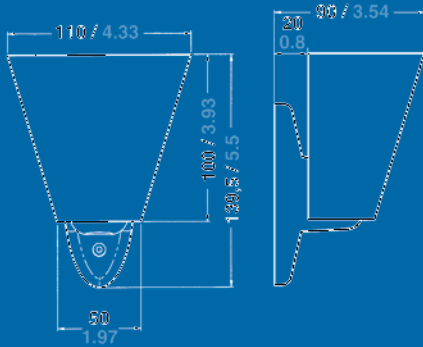

mm/inch

$\frac{12\text{ V}}{24\text{ V}}$		BA 15s 15W

CANNES - Wall light

Four different design styles due to
0`0H0 [0L0B00H000Z0D0 \ 000R0 I000 P0R0X0Q0W0L0Q0J

Housing

Plastic (brass / chrome colored).

Electric

on/off switch, incl. 100 mm / 3.94" lead.

Bulb included				
	Description	Housing color	12 V	24 V
1	Cannes	gold plated	15054	15055
2	Cannes	chrome plated	15052	15053
Spareparts/ * Extras			12 V	24 V
			90755	90756