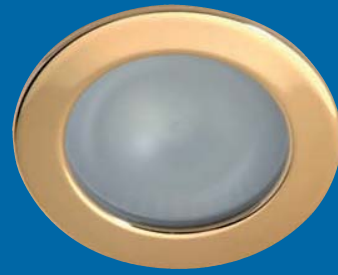

12 V

G 4 HALOGEN

20 W

1