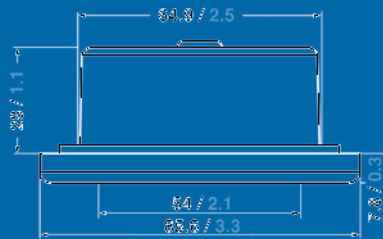

mm/inch

12 V

CE

G 4 HALOGEN
10 W

**AVIGNON -
Halogen recessed downlight**

Housing
Plastic

Protection
IP 65

Light Cover
Stainless steel and glass.

Bulb included		
Description	Housing color	12 V 10 W
Avignon	stainless steel	15028