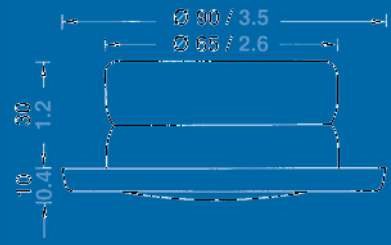

Housing
 Metal

Electric
 Incl. 100 mm / 3.94" lead

Diffuser
 Plastic with or without stainless steel ring (3)
 (4), different style, seawater resistant.

Protection
 IP 56

1 2 3 4

mm/inch

Bulb included
*Bulb not included