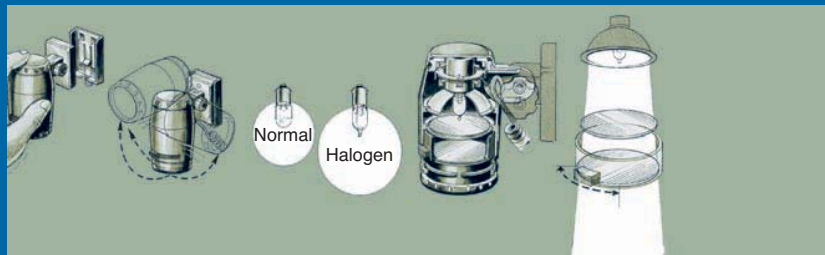

Diffuser

Polycarbonate

Bulb included	1	2
12 V Halogen, 5 W	3132002	15404
24 V, 5 W	3132003	3132013